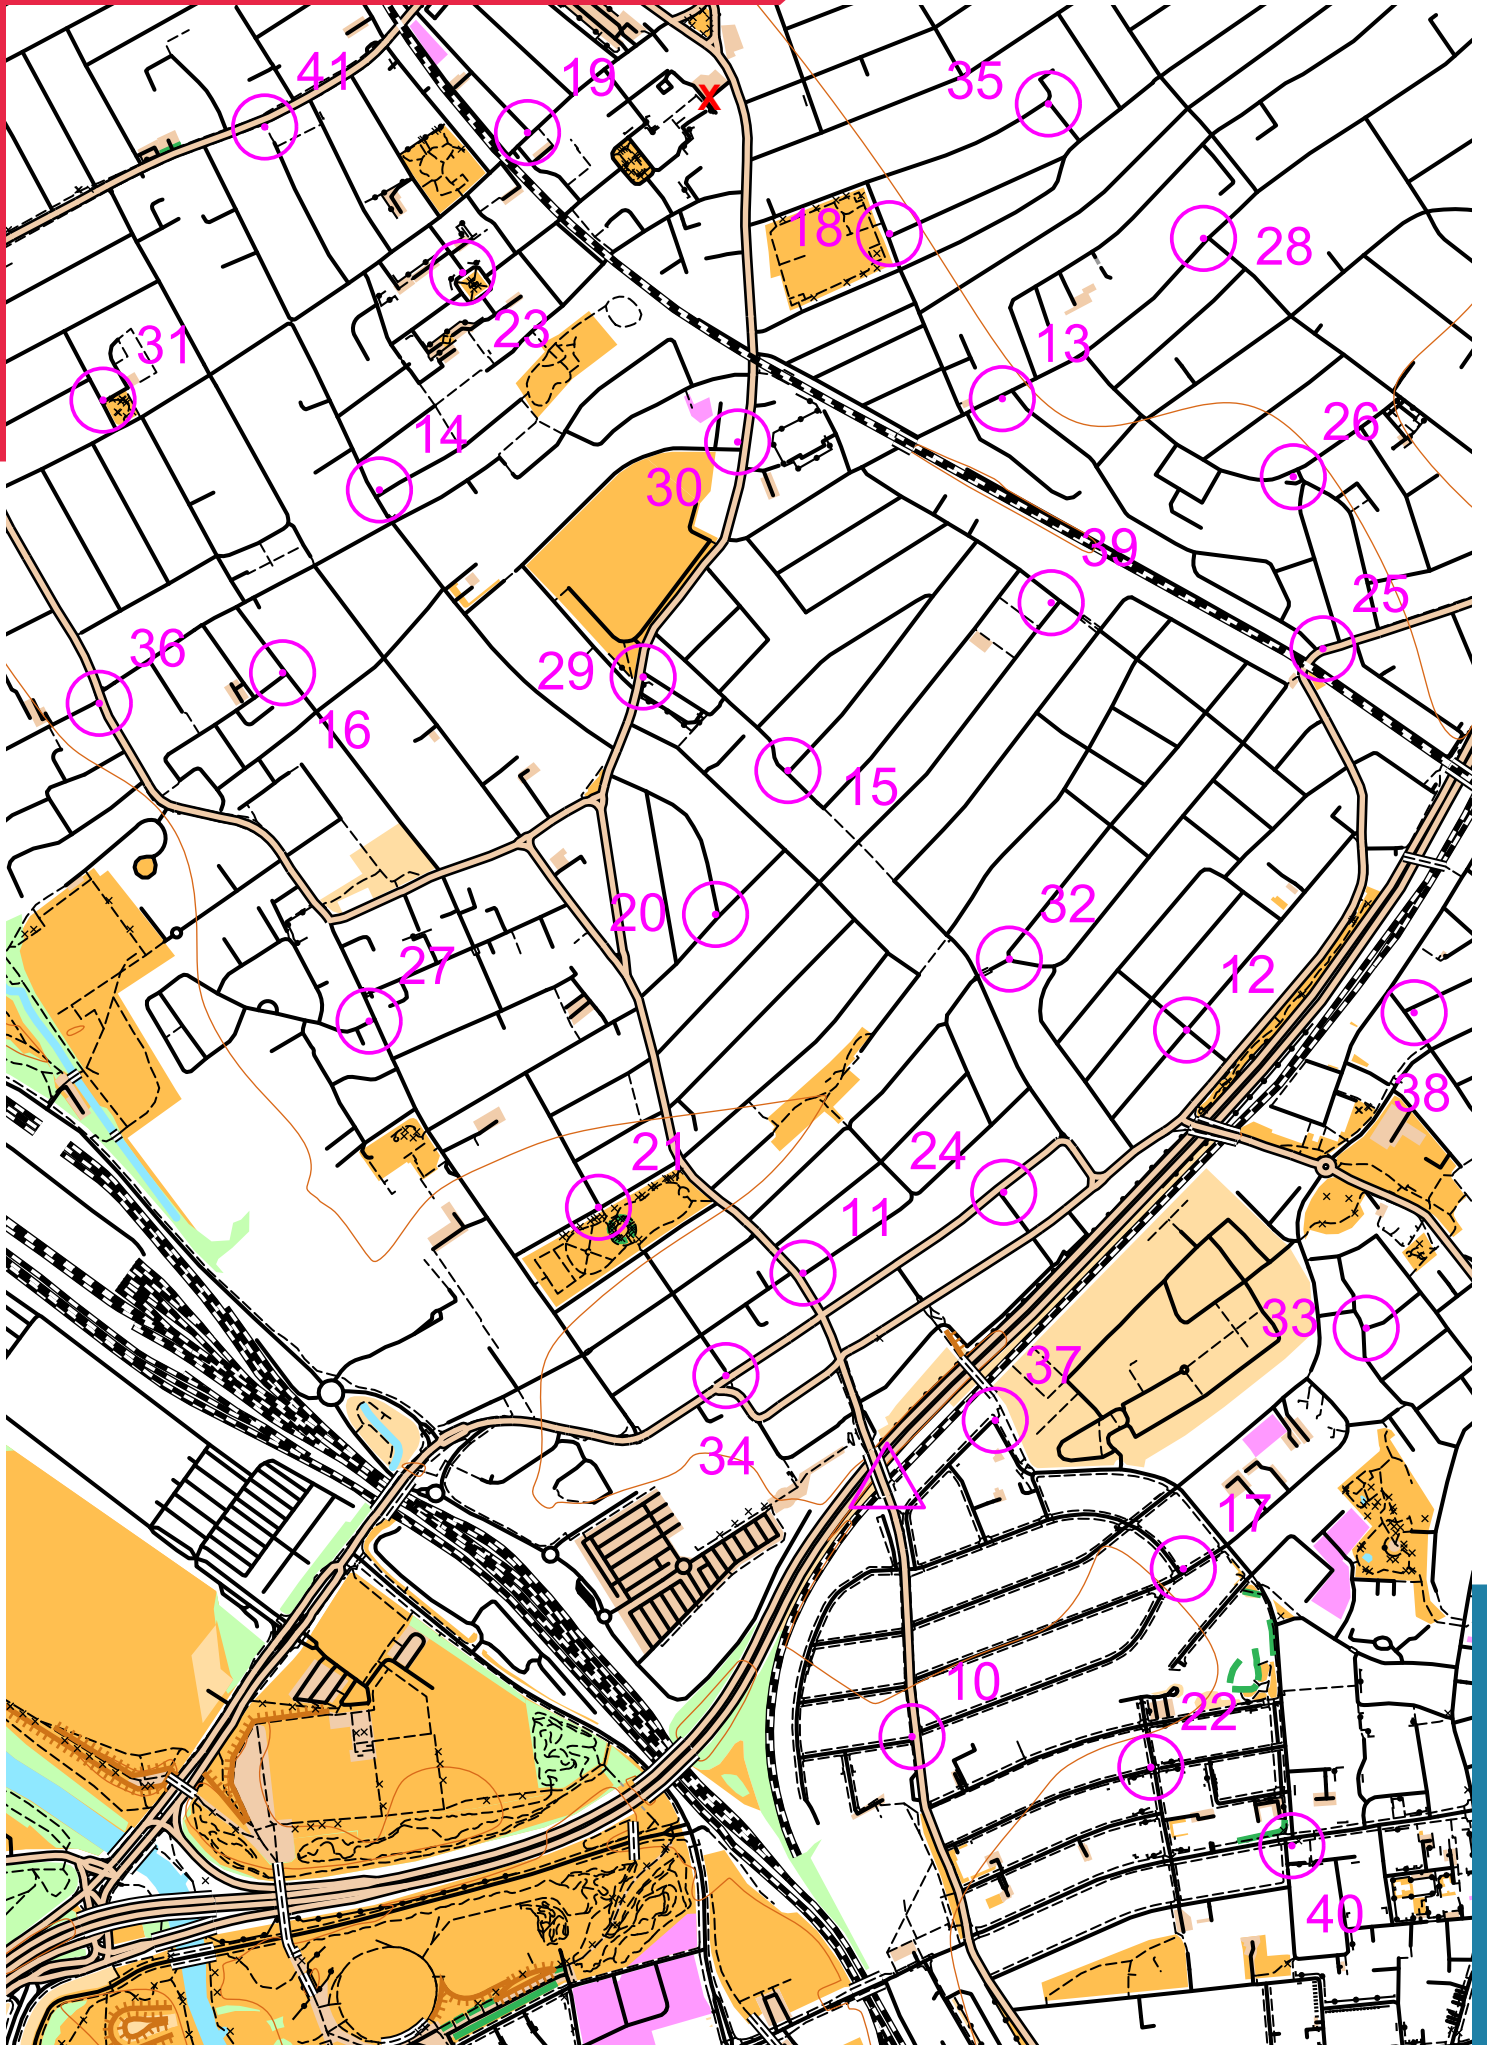

LEYTON STREET-O 2021

scale 1:10000, contours 10m
500m

Map data (c) OpenStreetMap, available under the Open Database Licence.
Contains OS data (c) Crown copyright & database right OS 2013-2017.
OOM created by Oliver O'Brien. Make your own: <http://oomap.co.uk/>