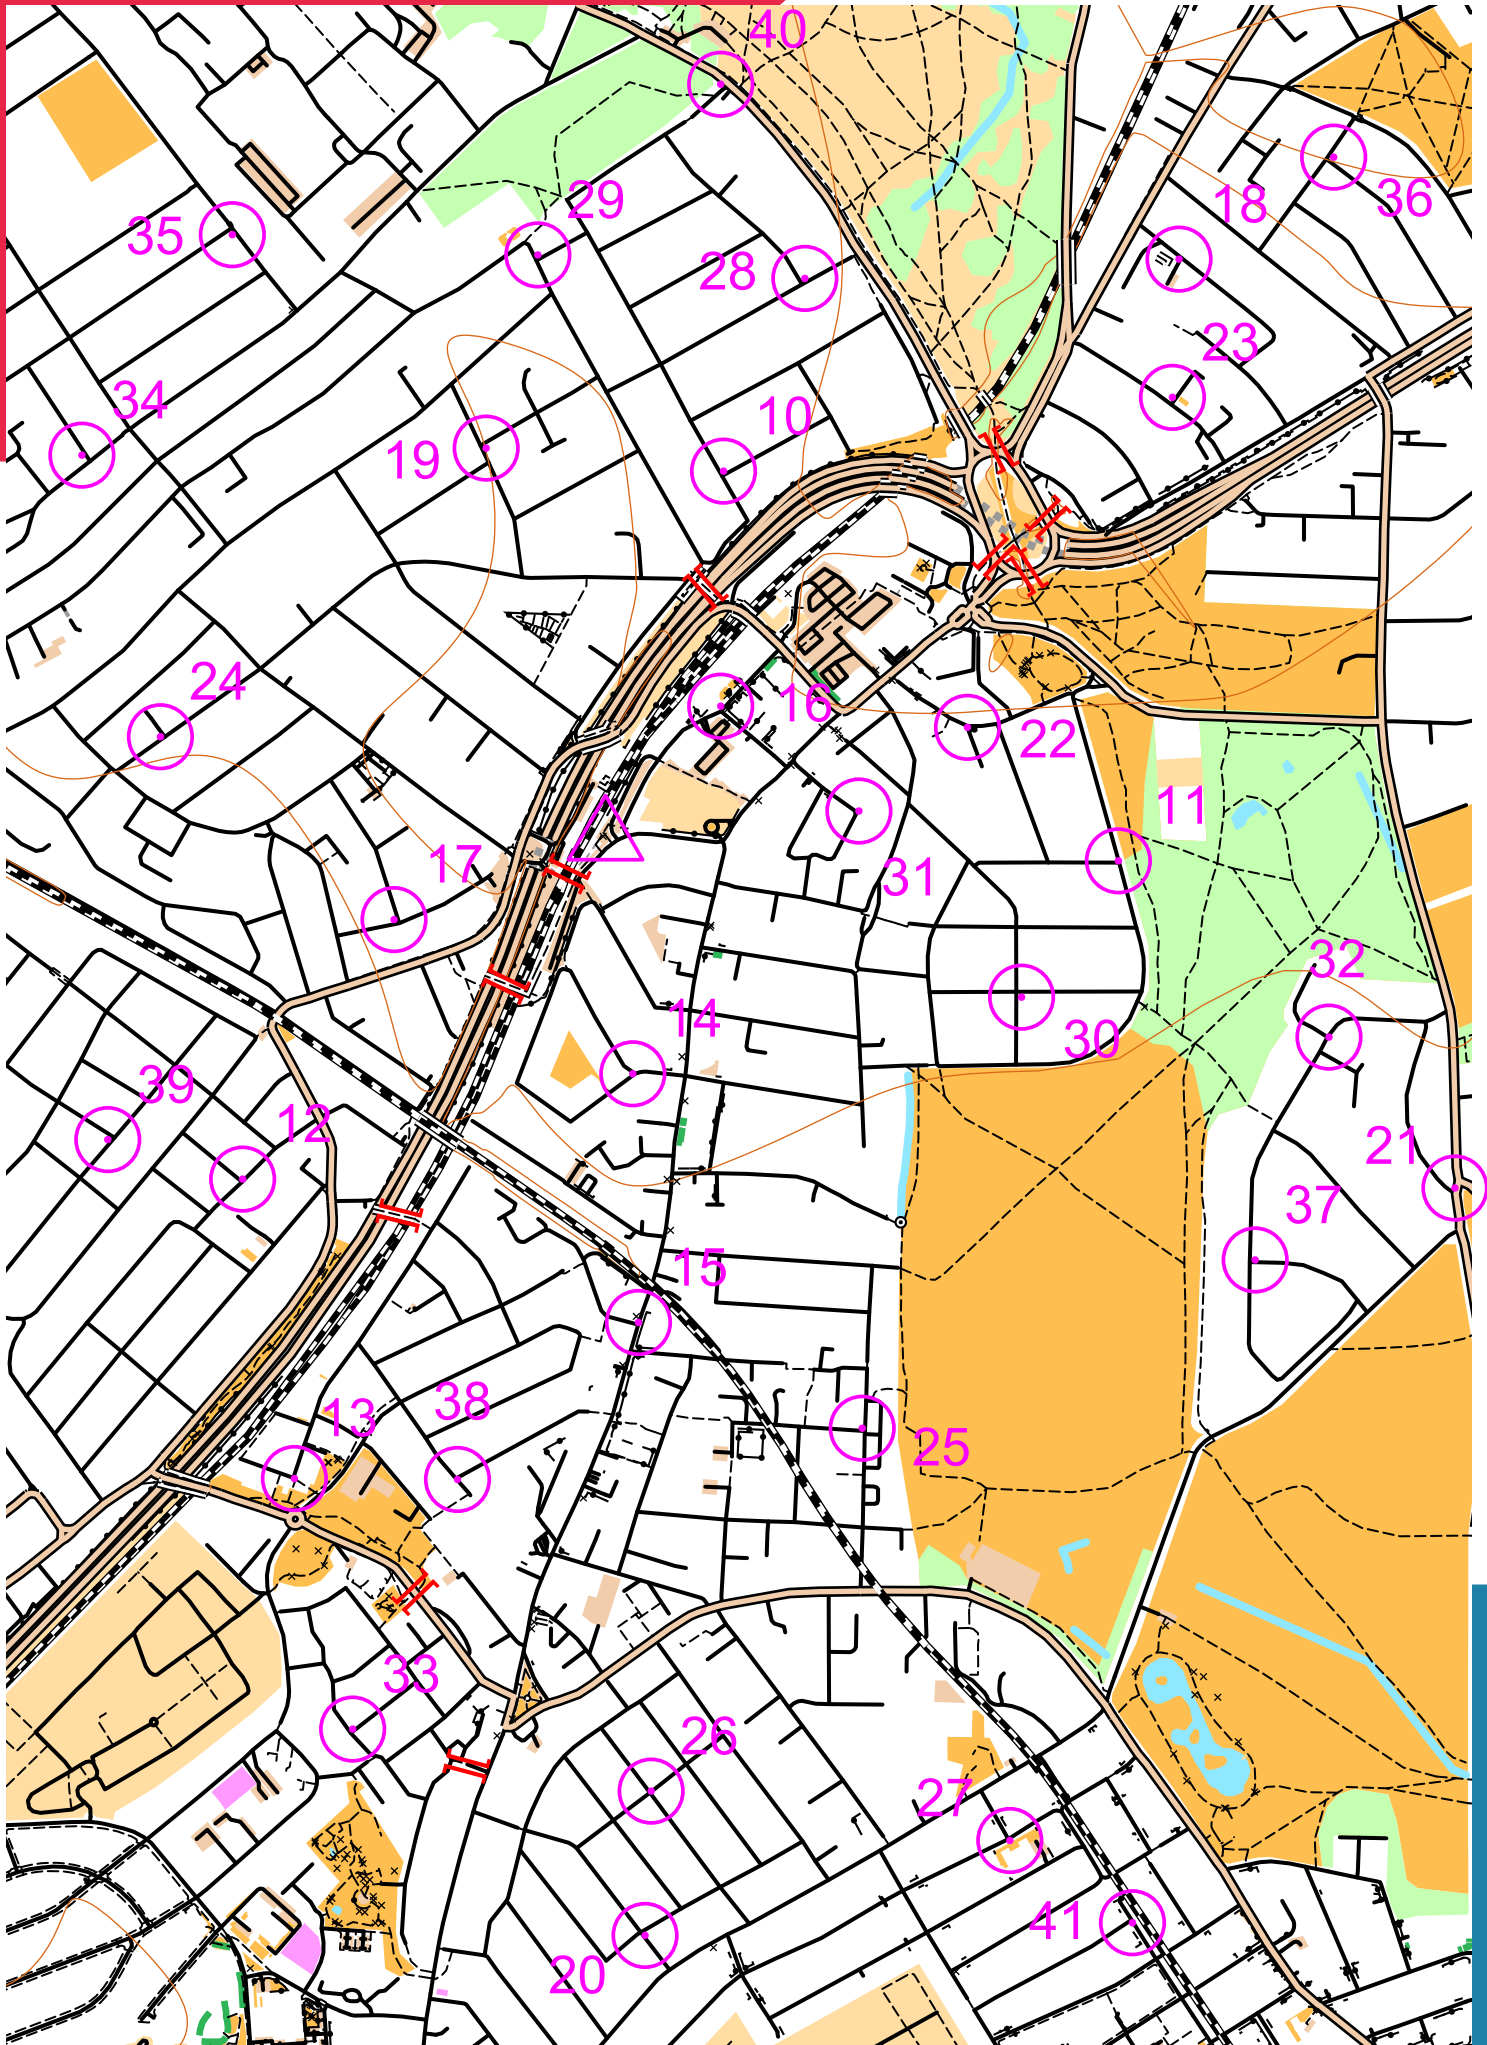

LEYTONSTONE STREET-O 2021

scale 1:10000, contours 10m
500m

Map data (c) OpenStreetMap, available under the Open Database Licence.
Contains OS data (c) Crown copyright & database right OS 2013-2017.
OOM created by Oliver O'Brien. Make your own: <http://oomap.co.uk/>