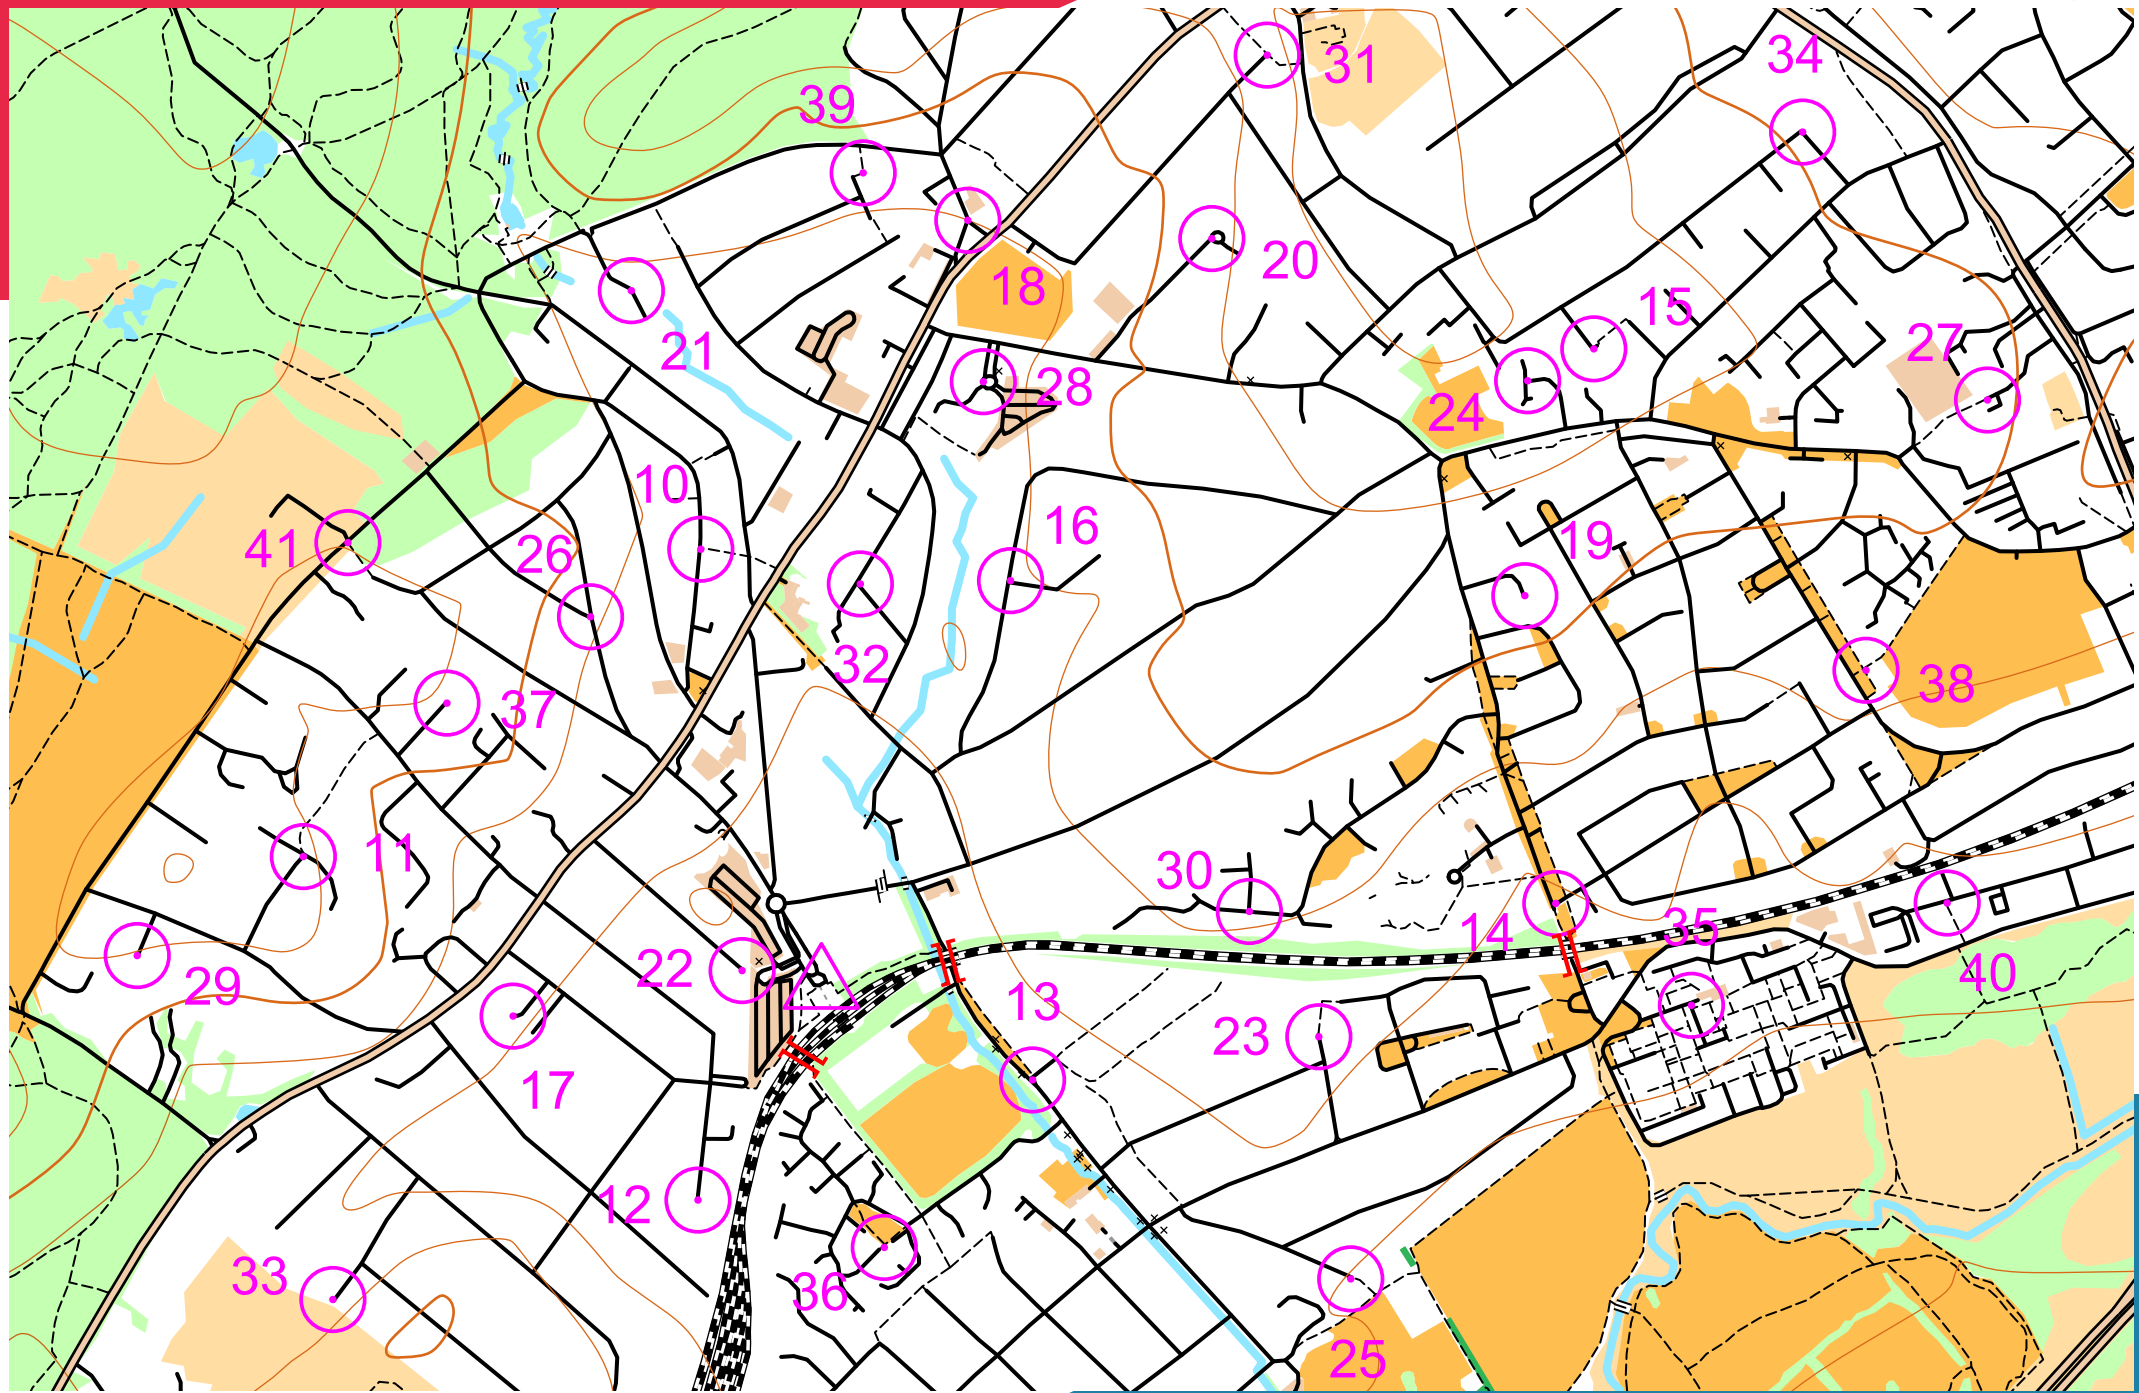

# CENTRAL LINE MAP RUN : LOUGHTON

scale 1:10000, contours 10m  
500m

Map data (c) OpenStreetMap, available under the Open Database Licence.  
Contains OS data (c) Crown copyright & database right OS 2013-2017.  
OOM created by Oliver O'Brien. Make your own: <http://oomap.co.uk/>