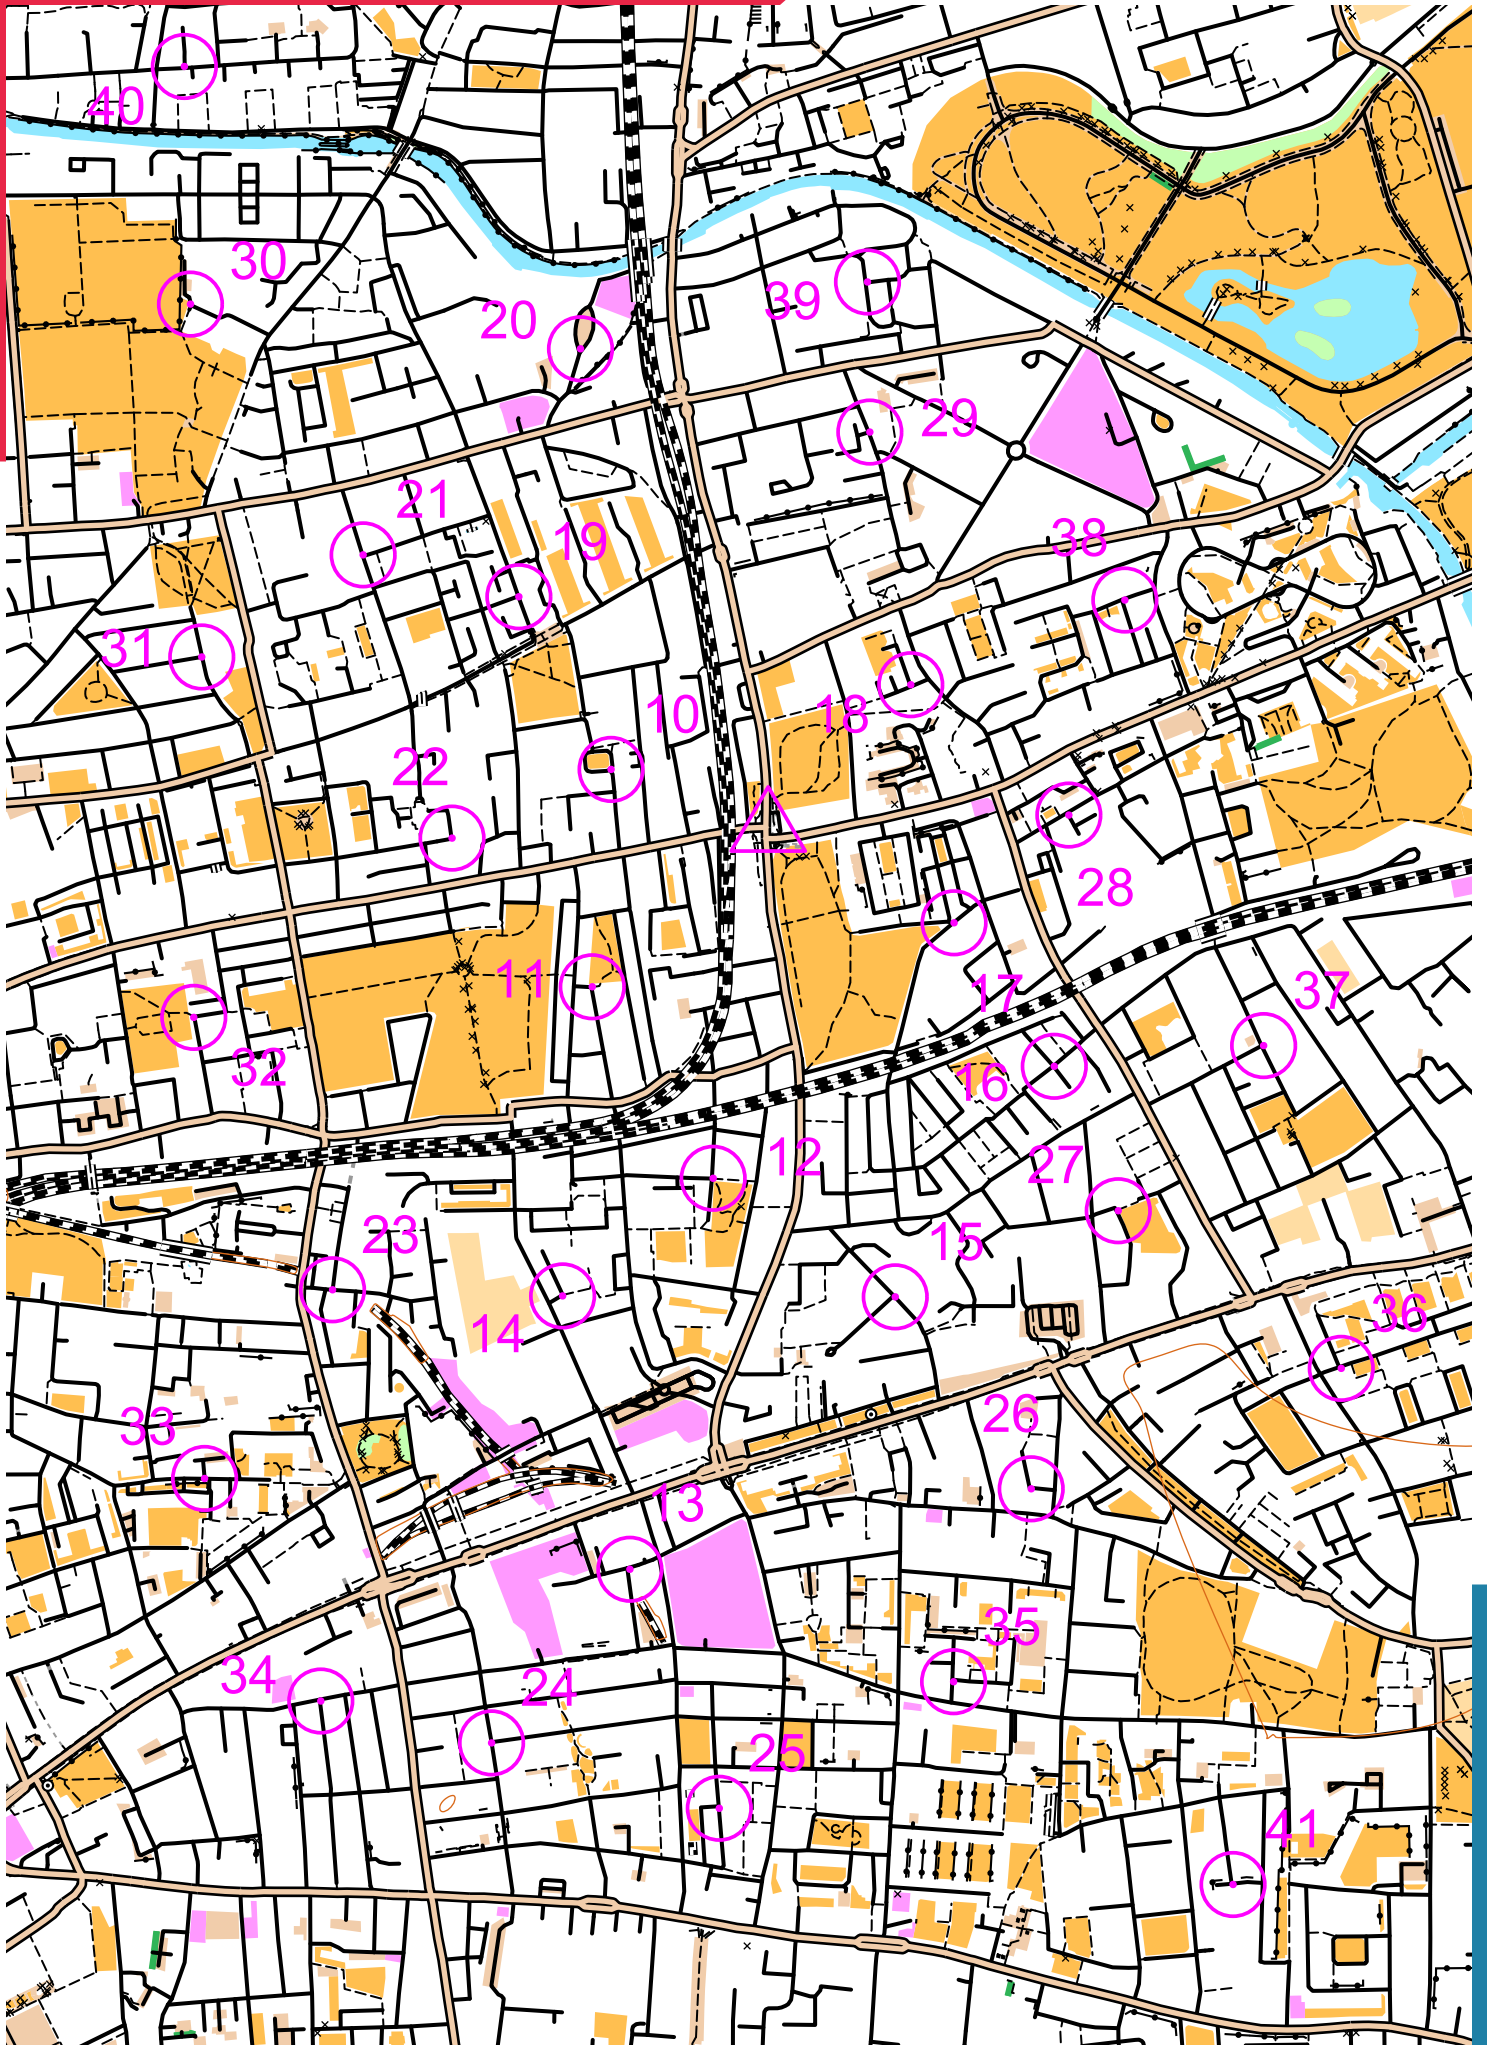

BETHNAL GREEN STREET-O 2021

scale 1:10000, contours 10m
500m

Map data (c) OpenStreetMap, available under the Open Database Licence.
Contains OS data (c) Crown copyright & database right OS 2013-2017.
OOM created by Oliver O'Brien. Make your own: <http://oomap.co.uk/>