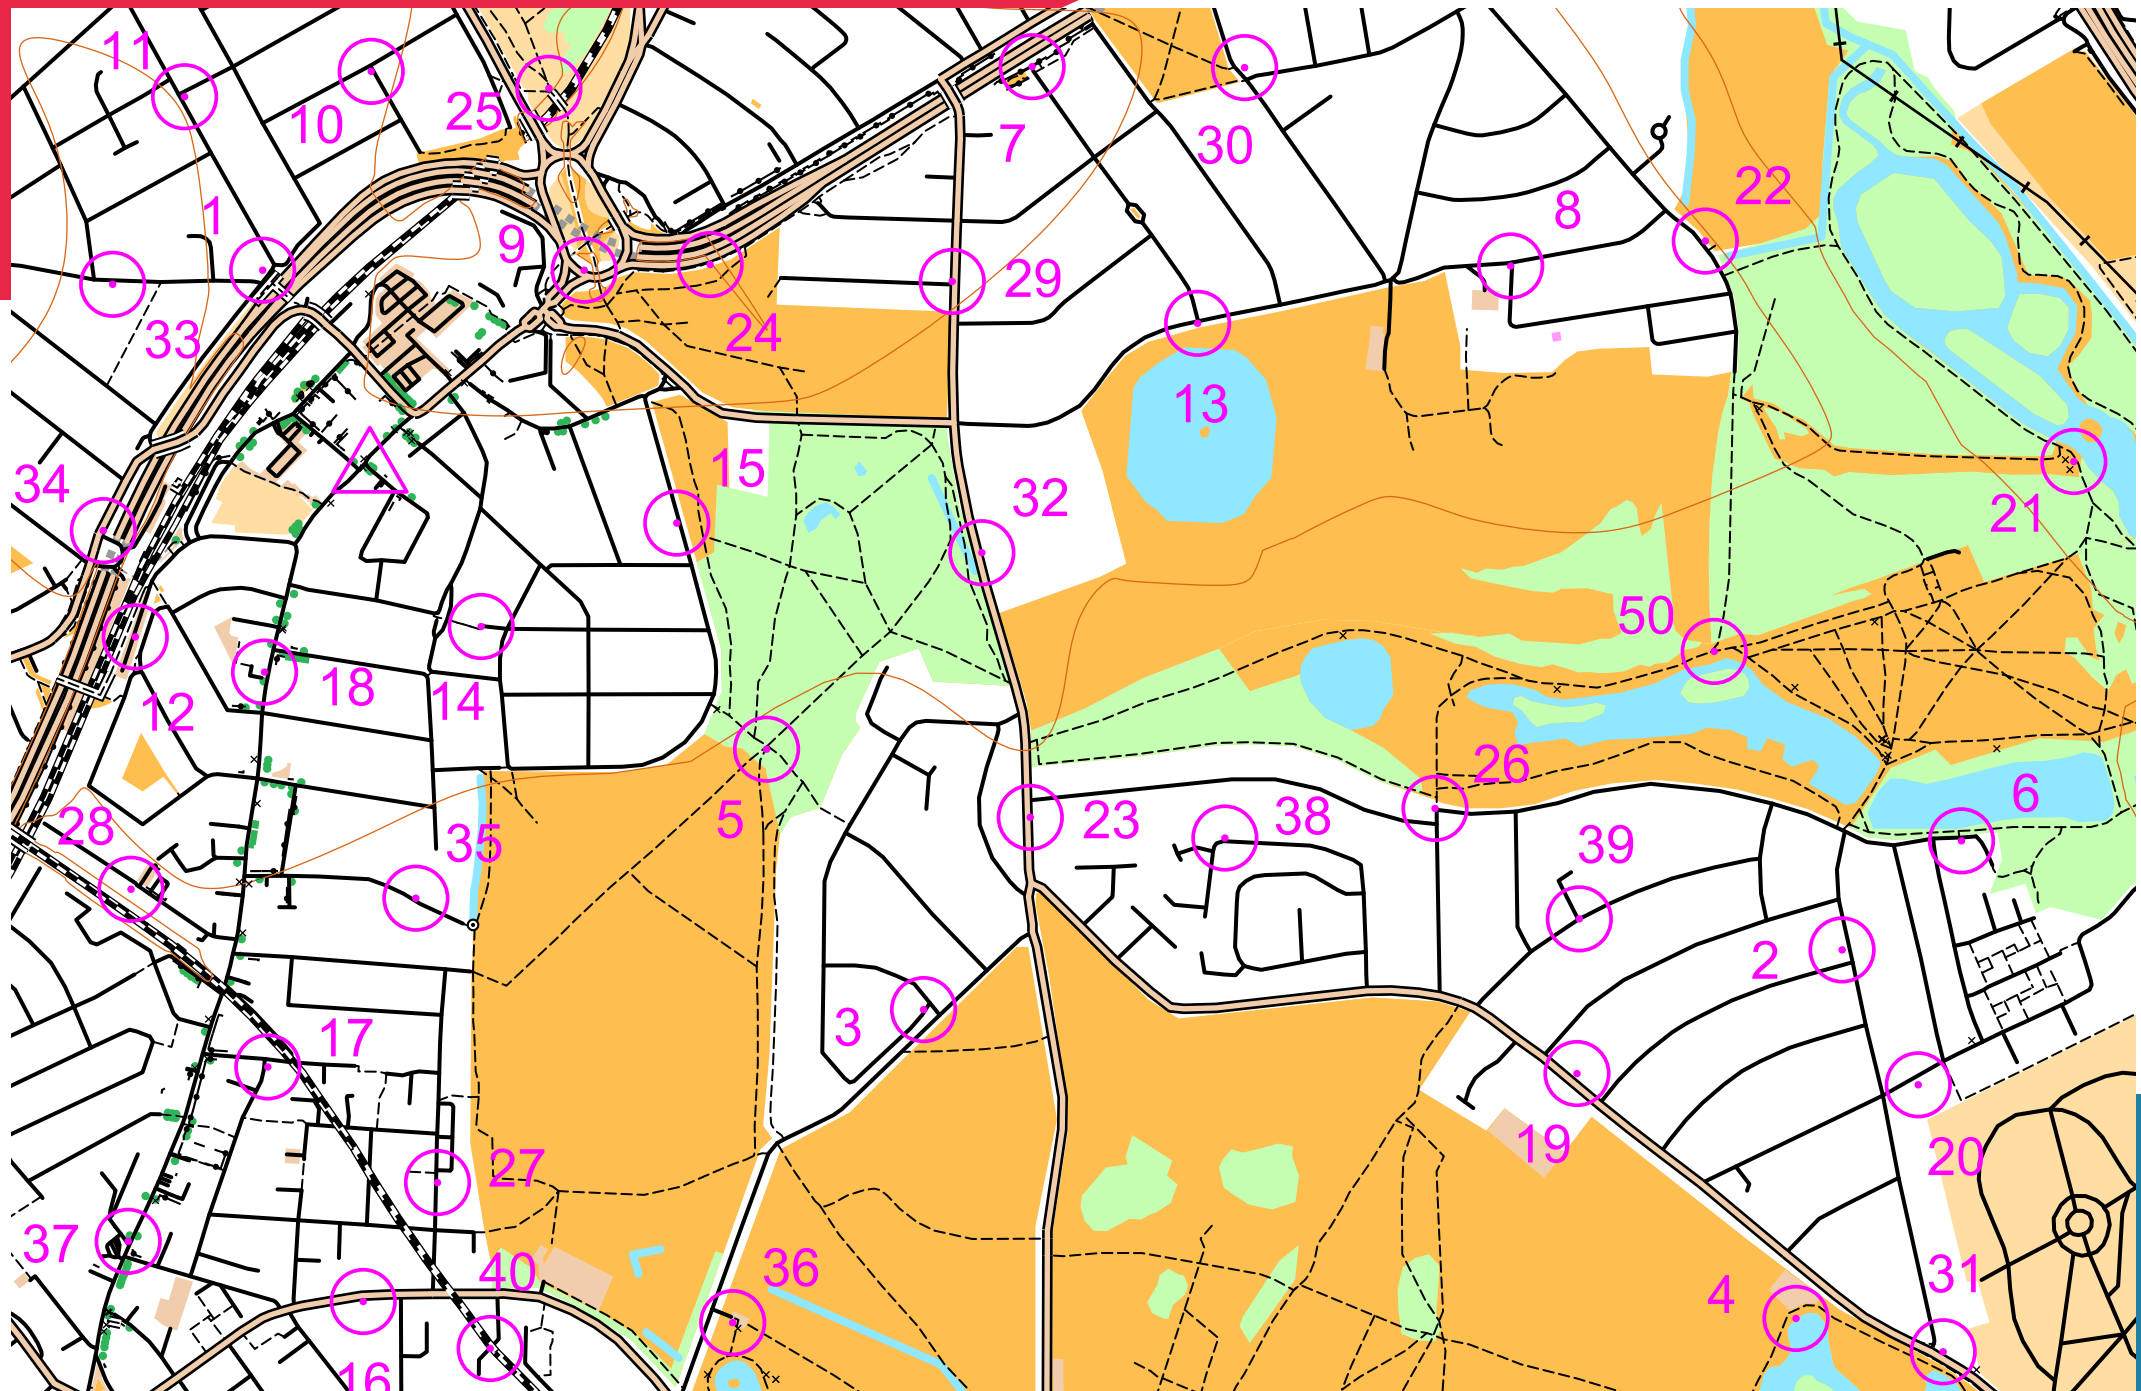

CENTRAL LINE STREET-O - LEYTONSTONE

scale 1:10000, contours 10m
10m
500m

Map data (c) OpenStreetMap, available under the Open Database Licence.
Contains OS data (c) Crown copyright & database right OS 2013-2017.
OOM created by Oliver O'Brien. Make your own: <http://oomap.co.uk/>