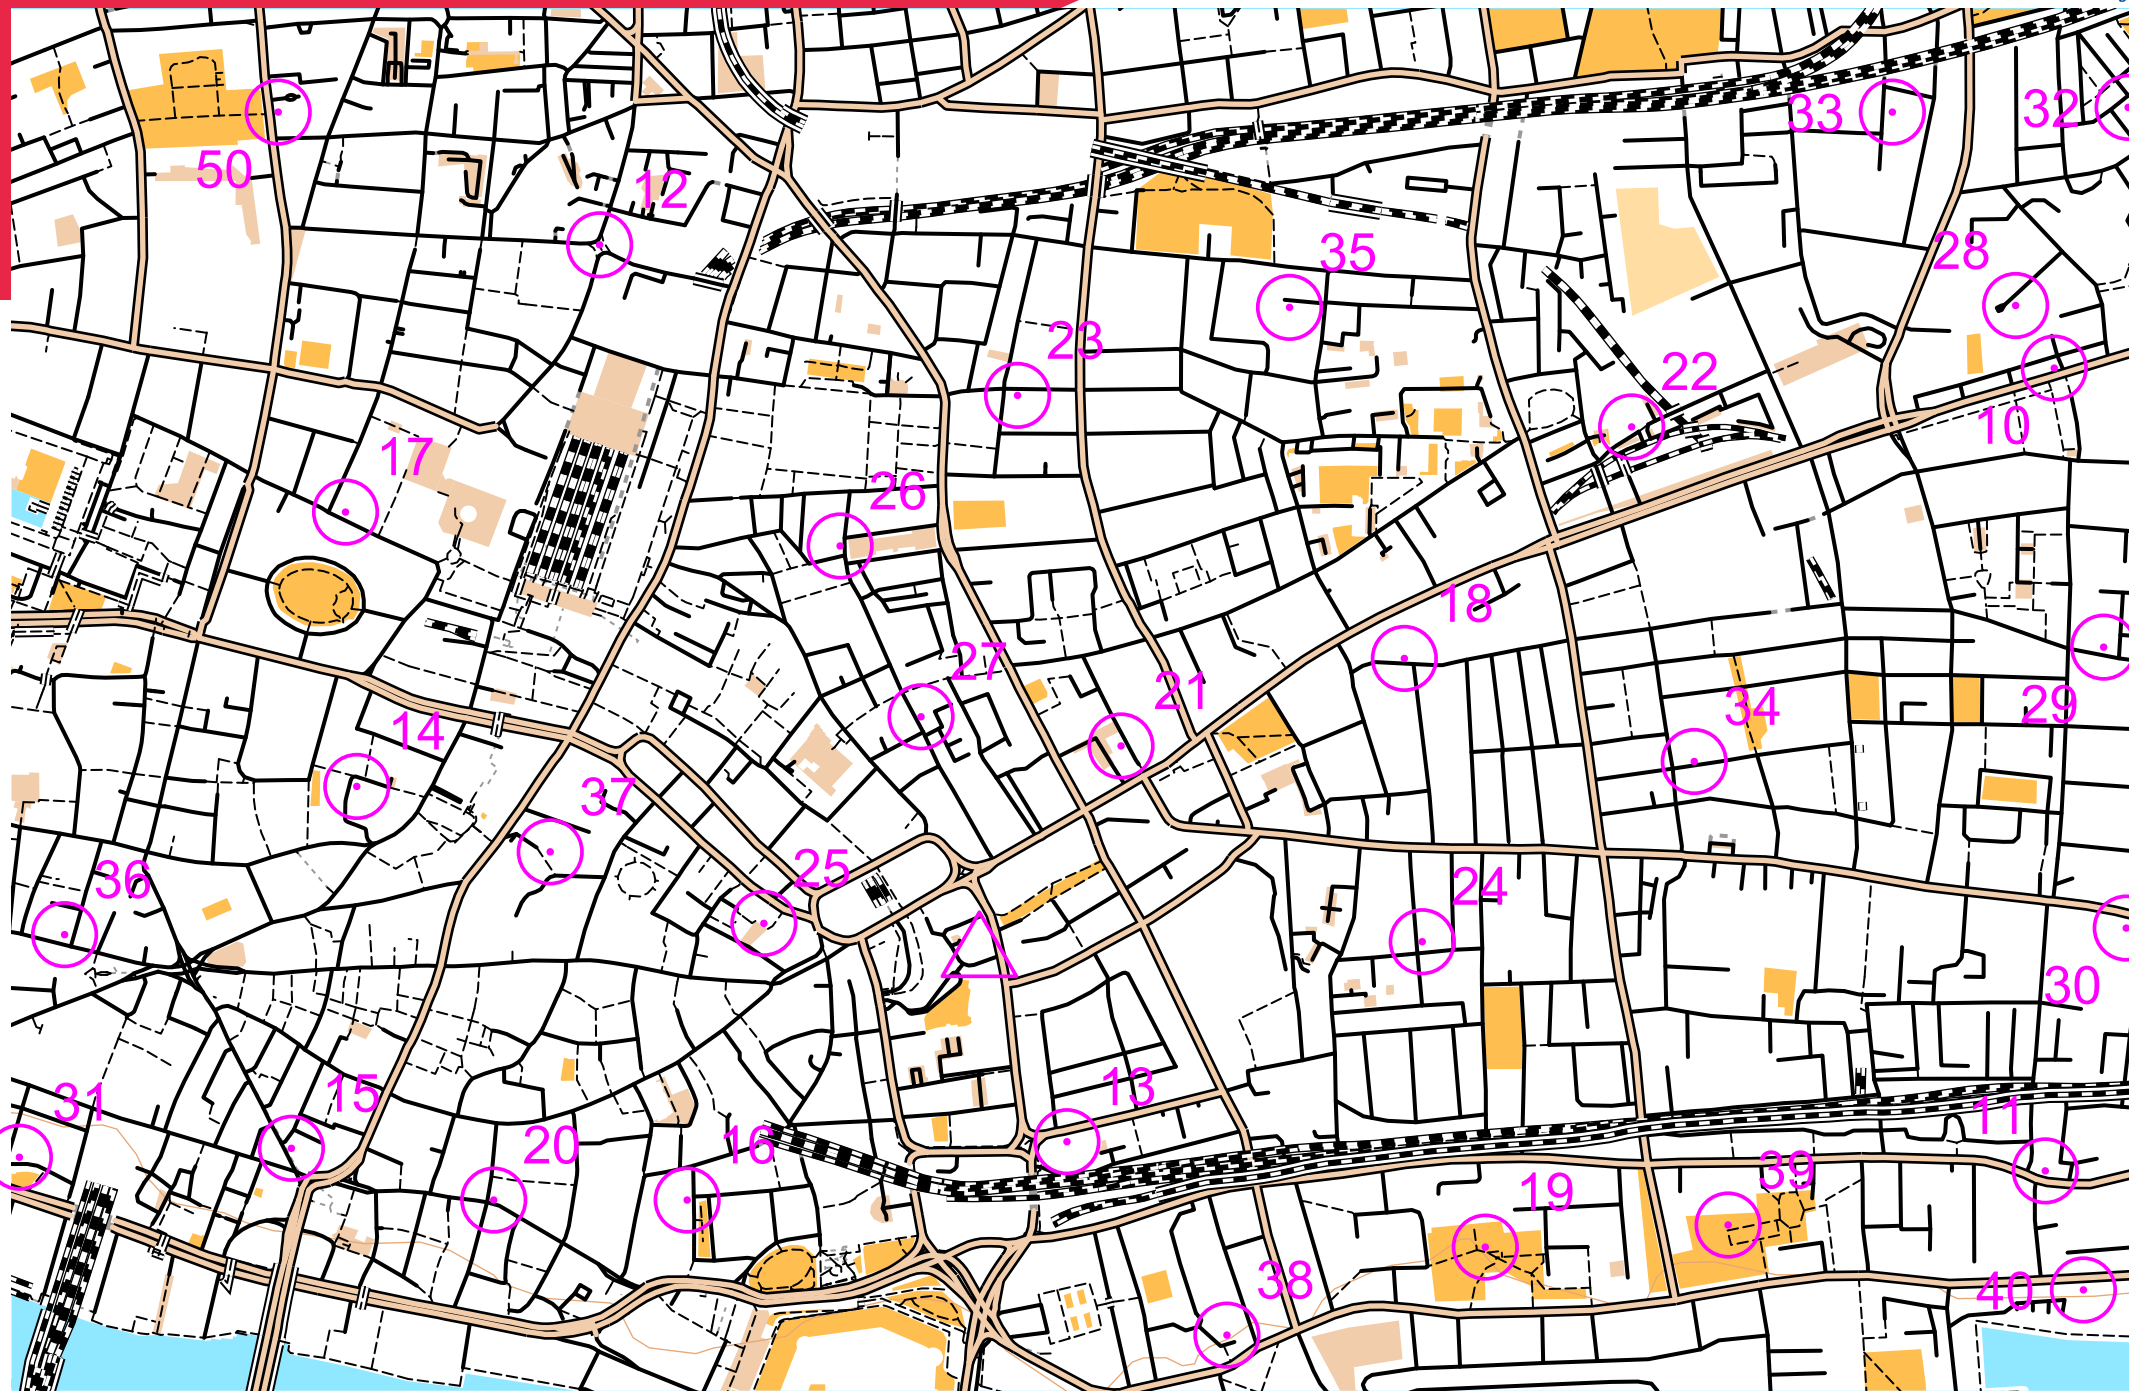

# CHIG - ALDGATE & WHITECHAPEL

scale 1:10000, contours 10m  
500m

Map data (c) OpenStreetMap and available under the Open Database Licence.  
Contains Ordnance Survey data (c) Crown copyright & database right 2013.  
To produce your own map visit <http://oobrien.com/oom/>